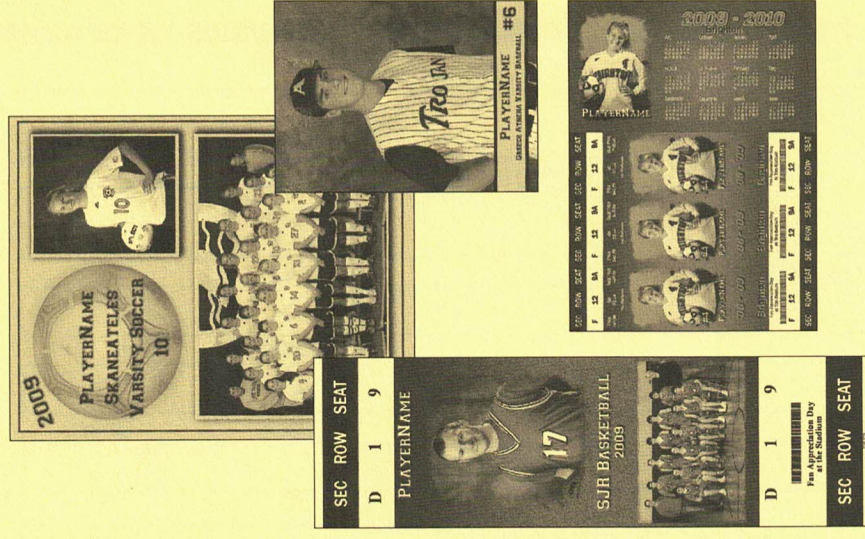

**Personalized Player Photos,
Team Photos and Accessories**