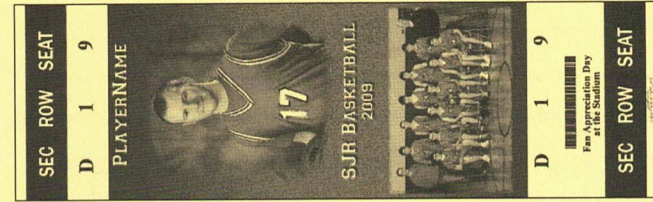

**Team & Player Combo**

**Player**

**10" x 30"  
Gameday  
Poster**

**Gameday Tickets  
and Calendar**

**ORDER FORM AND PAYMENT MUST  
BE HANDED IN ON PICTURE DAY**

**Cardinal Sports Imaging Inc. (CSI) is  
dedicated to capturing and delivering  
high-quality photographs of today's  
youth players as they participate in:**